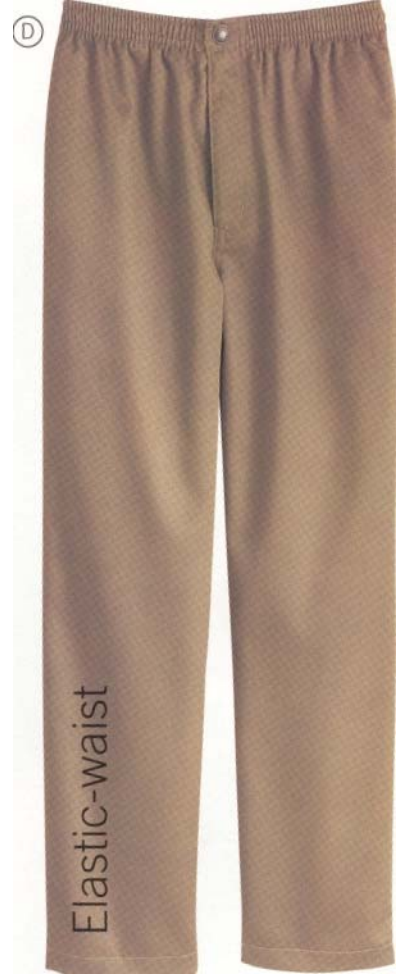

cre

Logo is not part of Crestview's dress code

The skirt below is for 6th through 8th grade girls only.
This particular skirt can be purchased at Lands End.

Logo is not part of Crestview's dress code

The blue shirts below are not part of Crestview's dress code

Girl's Skort – Navy or Khaki twill

Girl's Skirt – Navy or Khaki
(these may be purchased through J. C. Penny's)